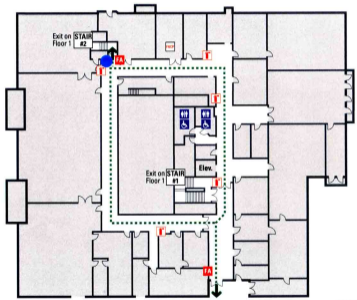

OKANOGAN LANE

KEY

-  You Are Here
-  Evacuation Route
-  Exit
-  Restroom
-  Fire Extinguisher
-  Fire Alarm
-  Fire Alarm Control Panel
-  Symbol of Accessibility

IF THERE IS AN EMERGENCY:

- Sound fire alarm.
- Assist persons with disabilities.
- Exit the building using the nearest exit.
DO NOT USE ELEVATORS!
- Report to the nearest designated outside assembly area.
- Do not re-enter until authorized to do so.

 Fire Alarm Control Panel is located in Switch Gear Room #025 on this level

ASSEMBLY POINT:
Lawn by Medicinal
Herb Garden