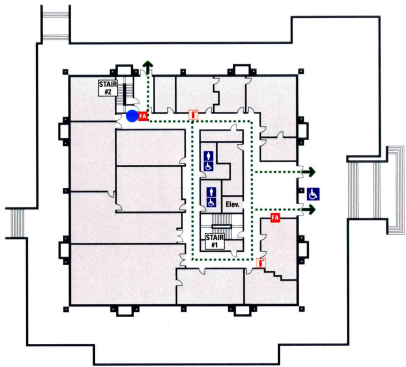

OKANOGAN LANE

KEY

-  You Are Here
-  Evacuation Routes
-  Exit
-  Restroom
-  Fire Extinguisher
-  Fire Alarm
-  Fire Alarm Control Panel
-  Symbol of Accessibility

IF THERE IS AN EMERGENCY:

- Sound fire alarm.
- Assist persons with disabilities.
- Exit the building using the nearest exit. **DO NOT USE ELEVATORS!**
- Report to the nearest designated outside assembly area.
- Do not re-enter until authorized to do so.

 Fire Alarm Control Panel is located in Switch Gear Room #025 on Basement level

Assembly Point:
South lawn by
Medicinal Herb
Garden